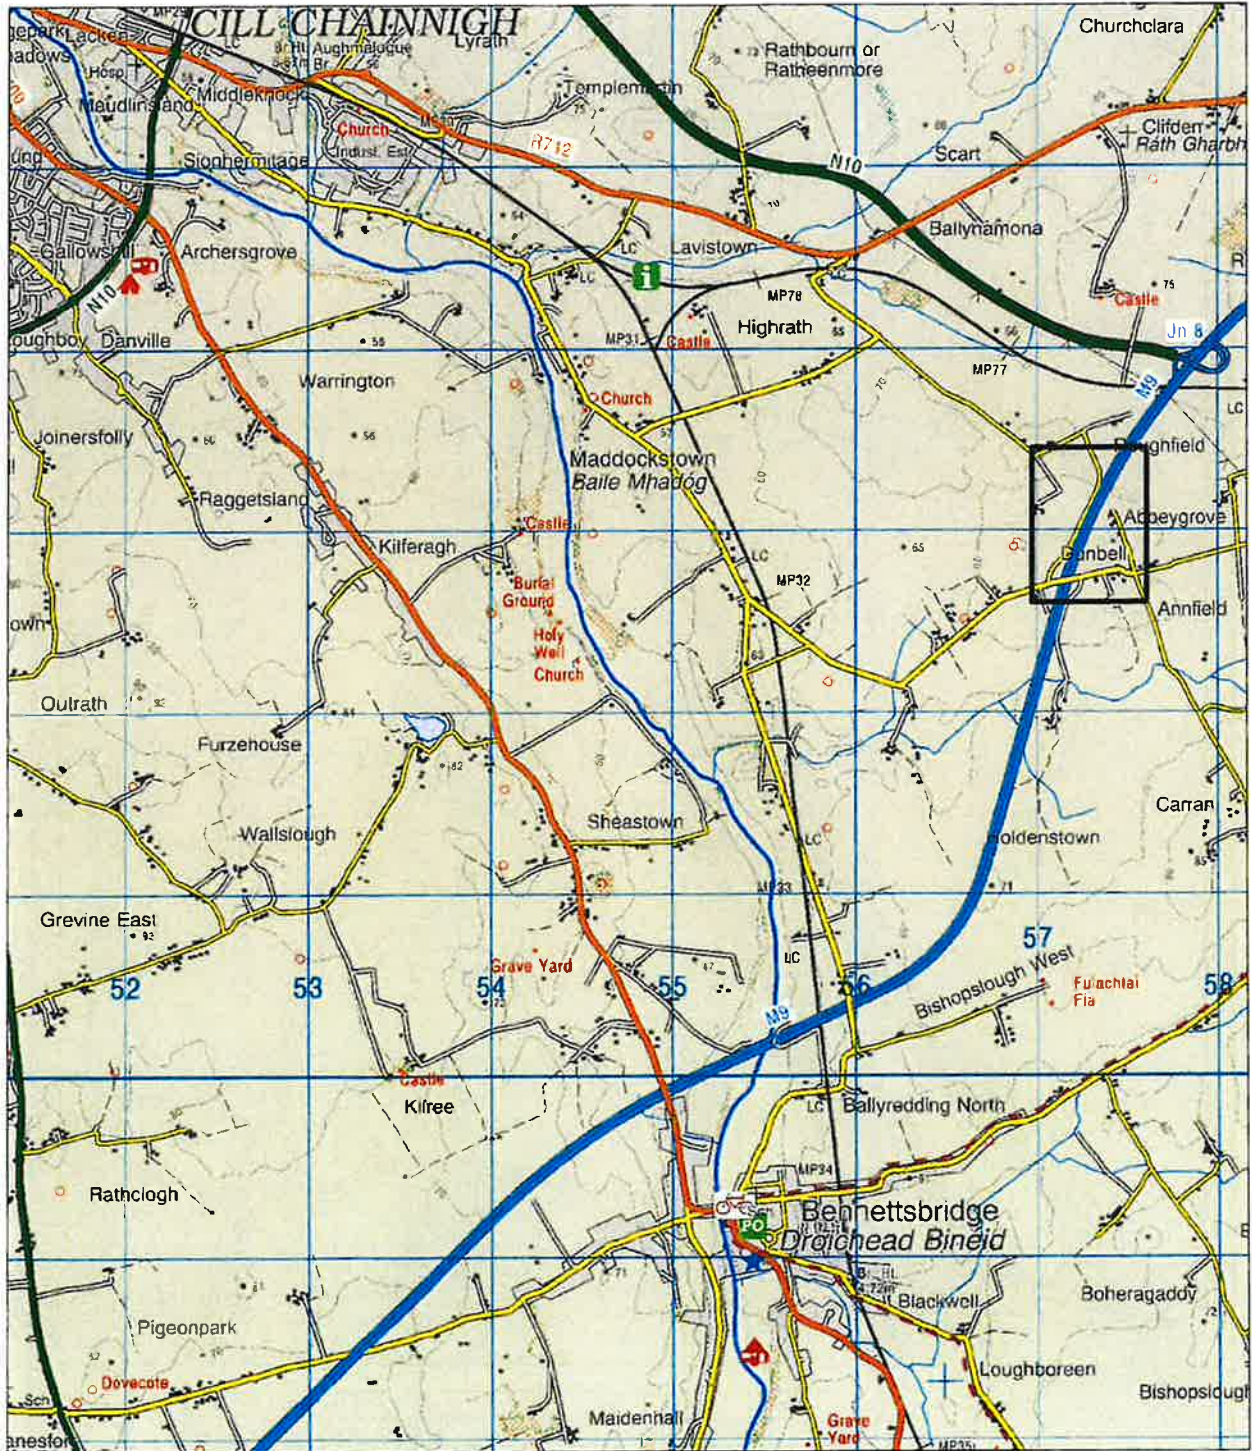

Location Plan

Land at Dunbell Big,
Bennettsbridge, Co Kilkenny