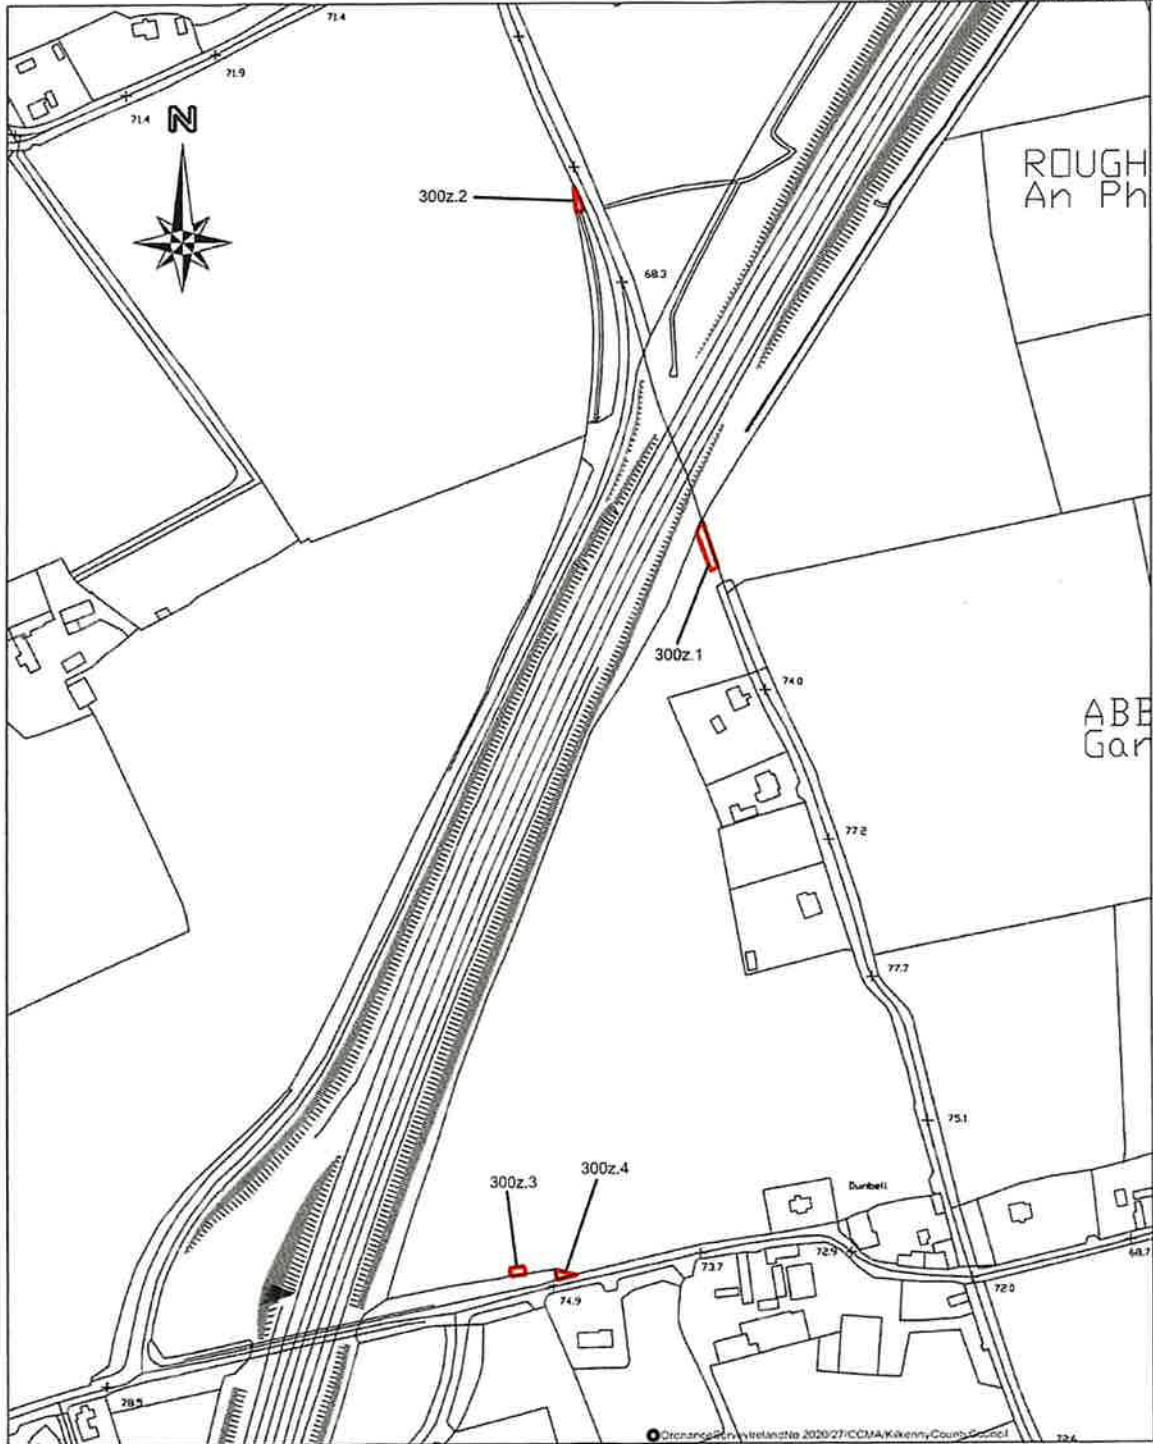

E657582.511, N653532.958

E656925.991, N652704.931

Plot	Area	Land	Townland	Folio	Owner
300z.2	0.0125 ha 0.03 acres	Agricultural	Dunbell Big	KK32113F	Kilkenny County Council
300z.3	0.0038 ha 0.009 acres	Agricultural	Dunbell Big	KK32113F	Kilkenny County Council
300z.4	0.0042 ha 0.01 acres	Agricultural	Dunbell Big	KK32113F	Kilkenny County Council
300z.5	0.0035 ha 0.008 acres	Agricultural	Dunbell Big	KK32113F	Kilkenny County Council
0.024 ha 0.06acres					

Rev	By	Date	Description

Project:	MS Malarway
Client:	
Site:	Land at Dunbell Big
Drawn by:	
Checked by:	
Date:	17/04/2022
Scale:	1:2500 (1:1000)

M19-CPO/300-1A